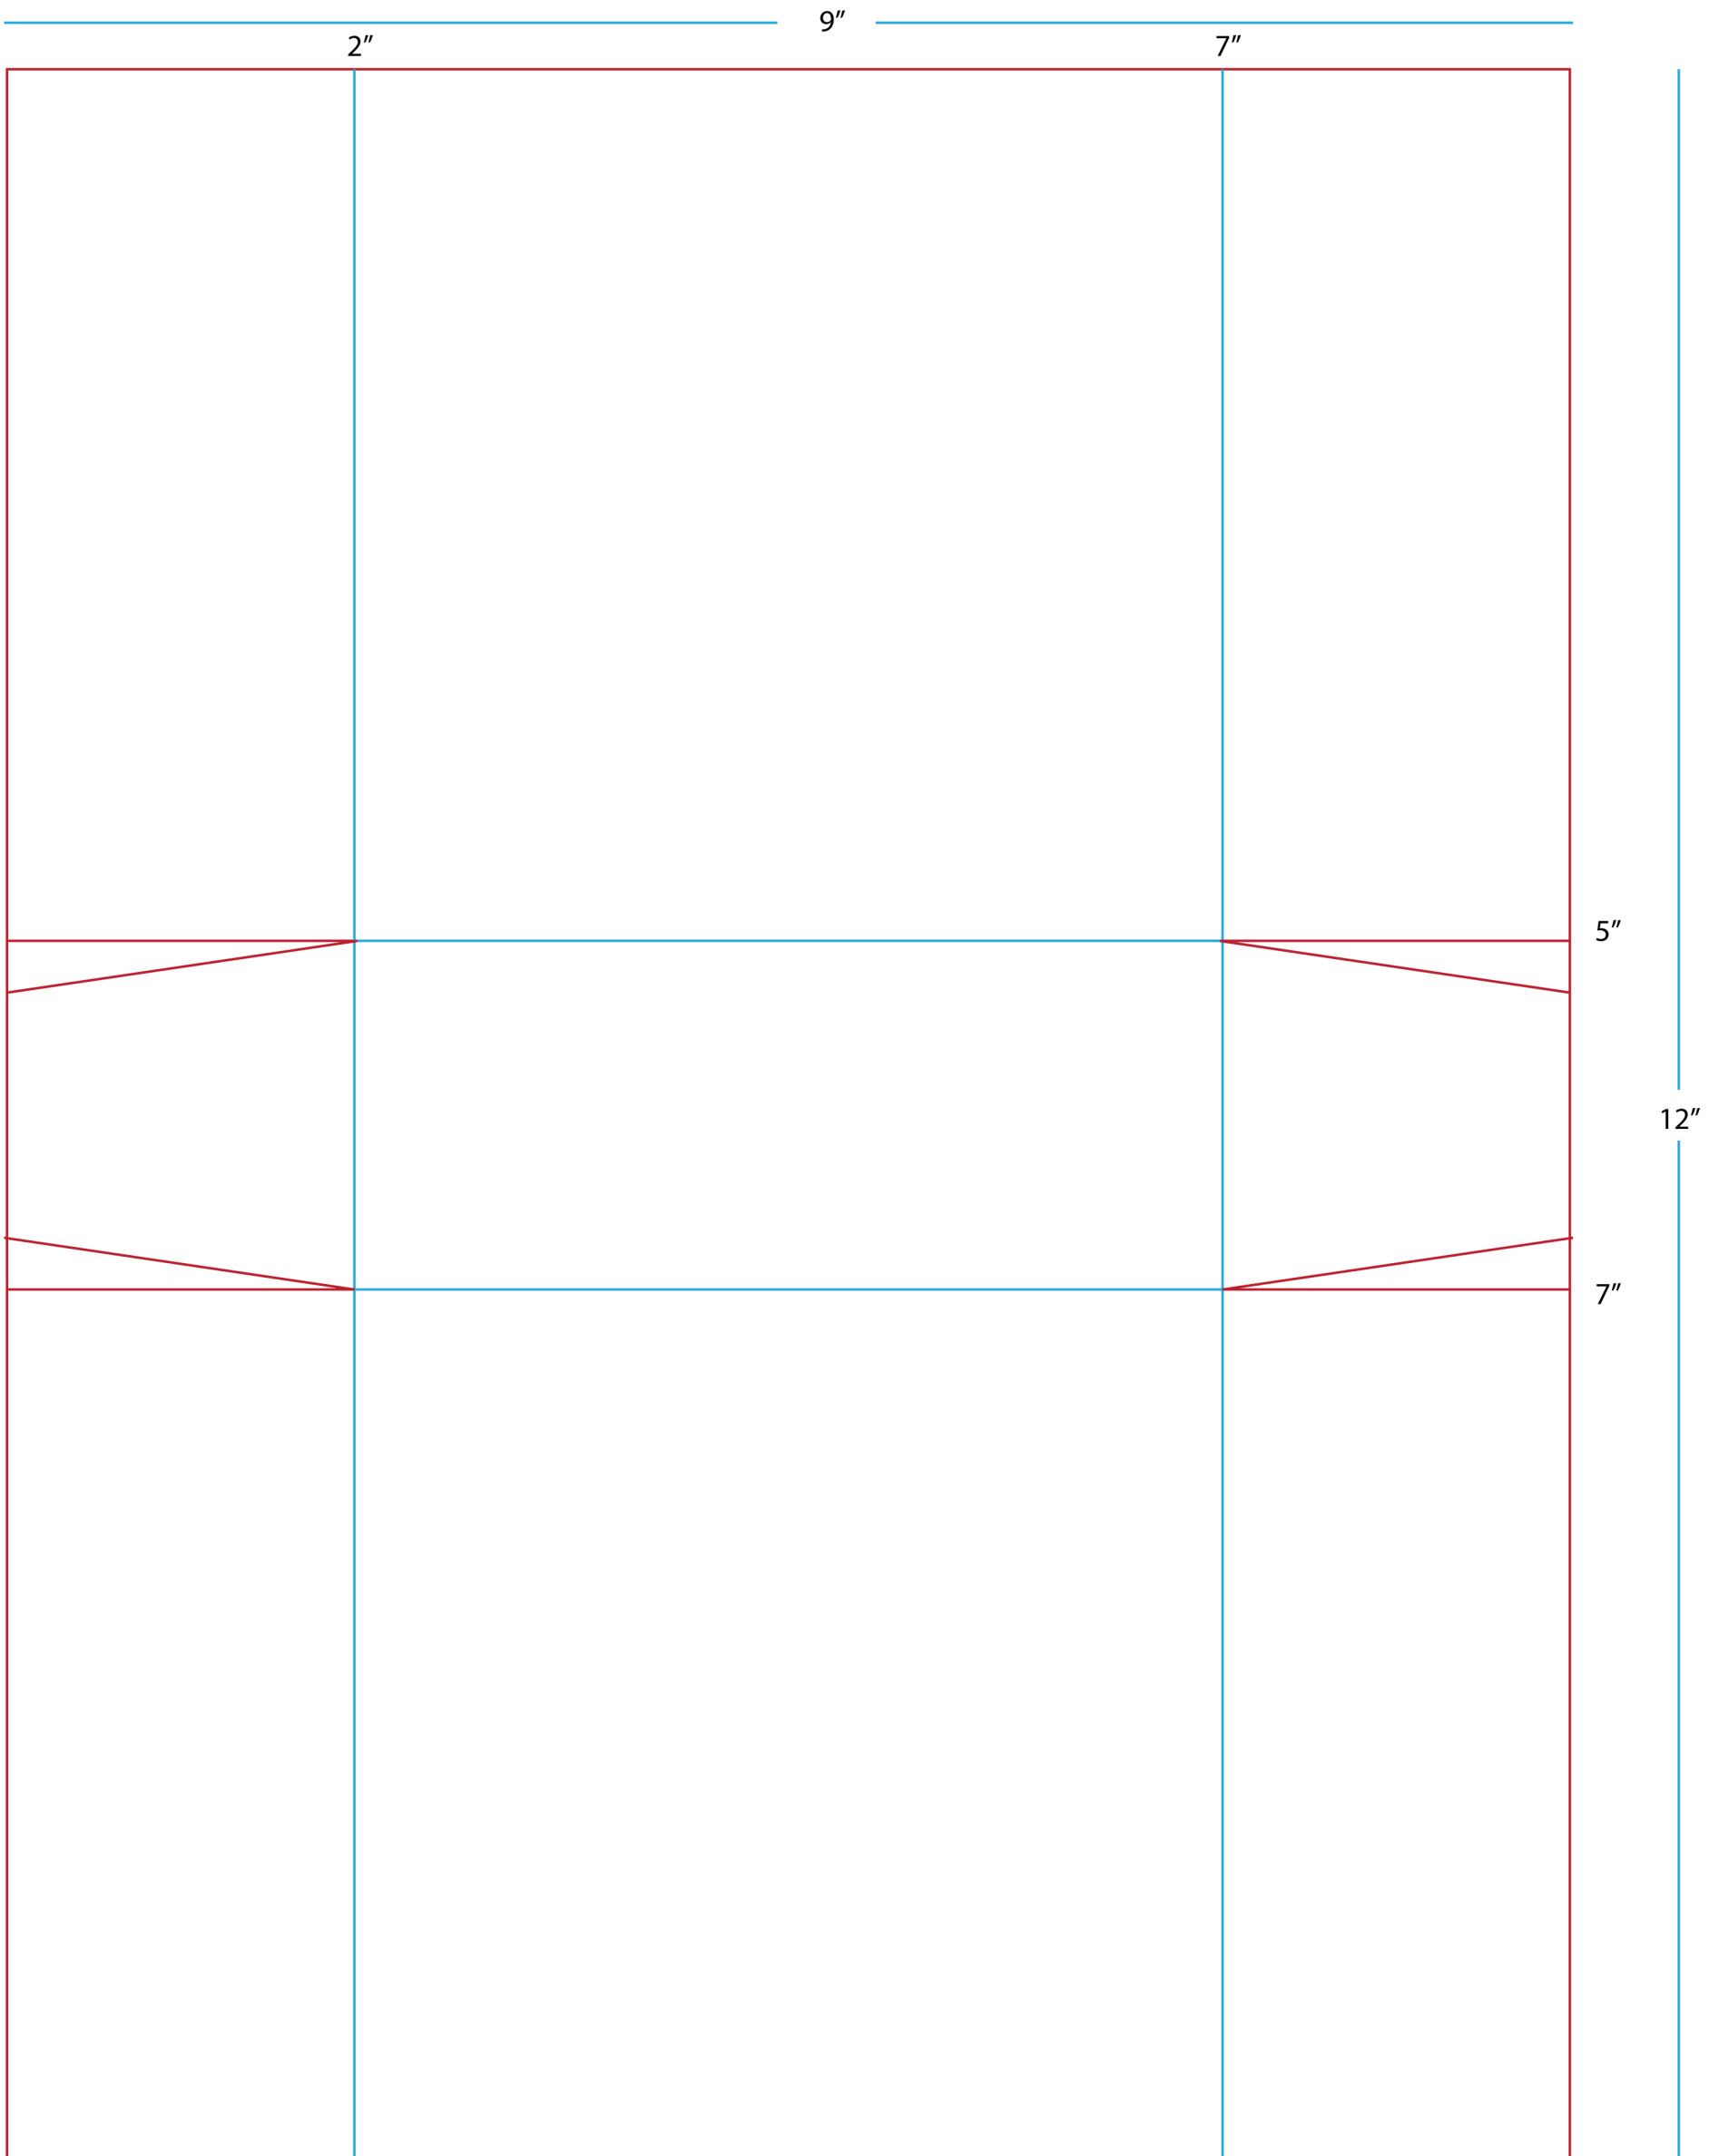

OUTSIDE BOX

BLUE LINES - SCORE/FOLD
RED LINES - CUT

INSIDE BOX

BLUE LINES - SCORE/FOLD
RED LINES - CUT

Ruler measurements