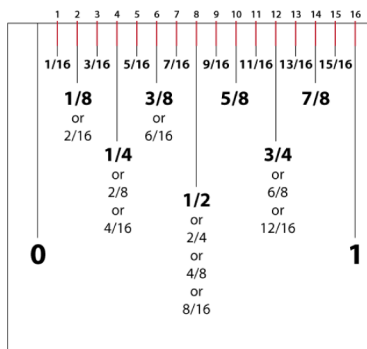

OUTSIDE BOX

BLUE LINES - SCORE/FOLD
RED LINES - CUT

INSIDE BOX

BLUE LINES - SCORE/FOLD
RED LINES - CUT

Ruler measurements