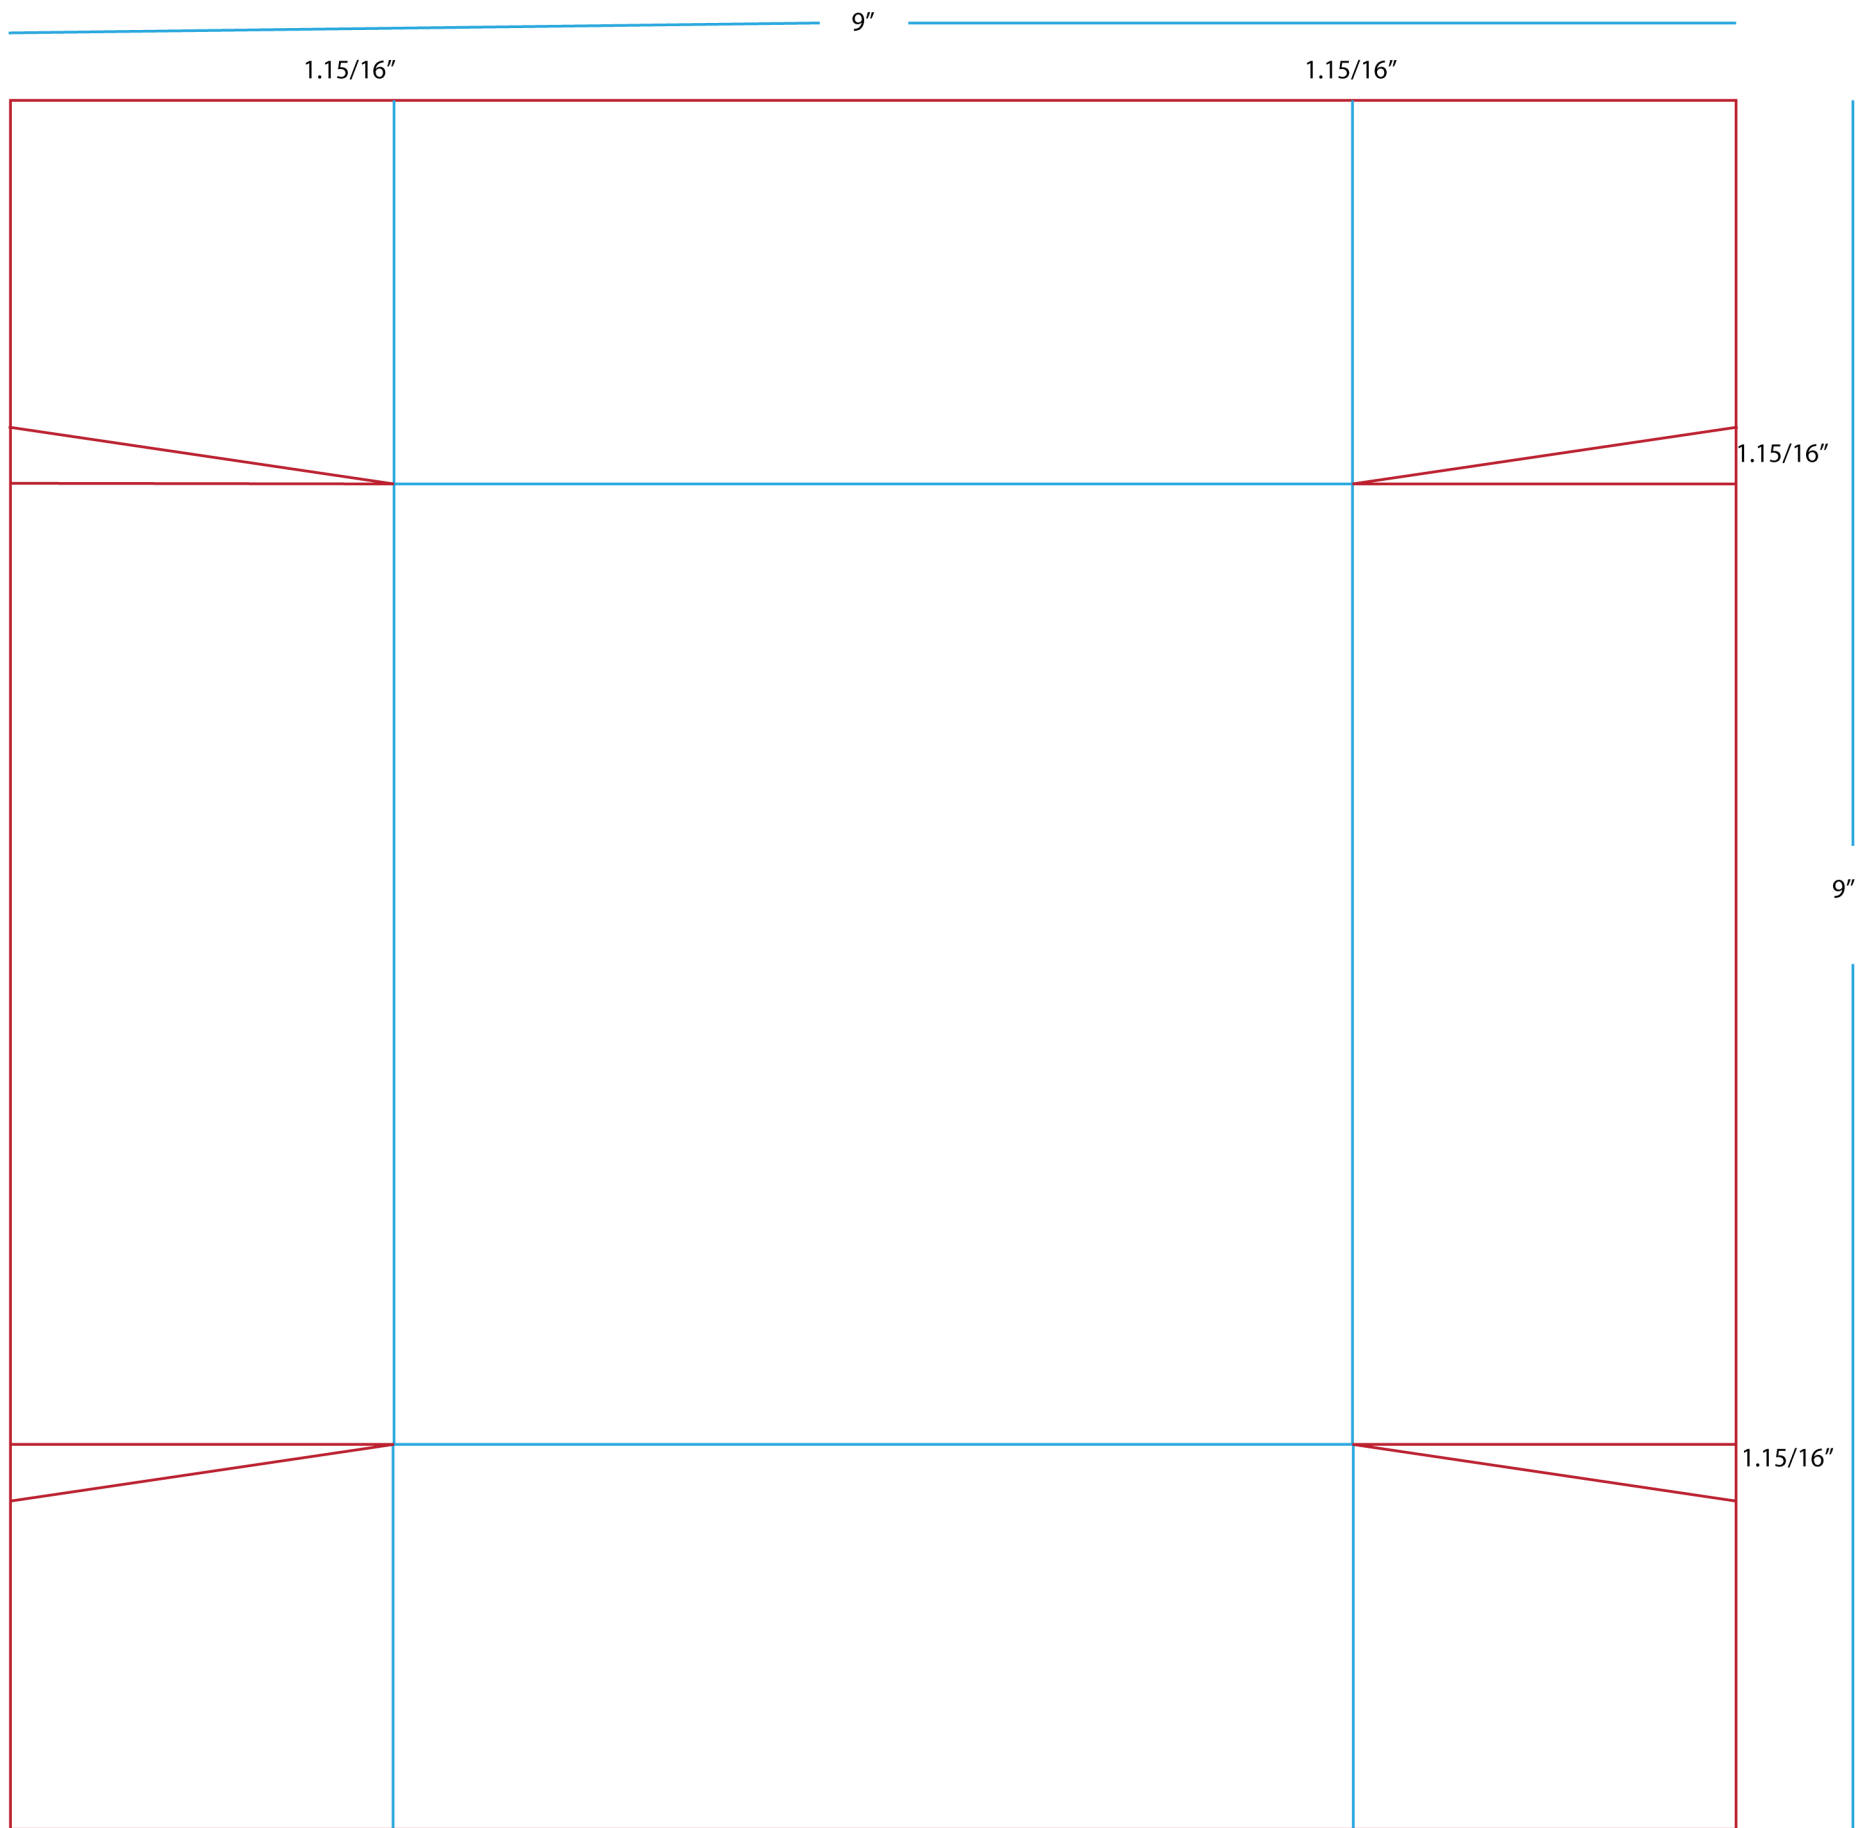

OUTSIDE BOX

BLUE LINES - SCORE/FOLD
RED LINES - CUT

INSIDE BOX

BLUE LINES - SCORE/FOLD
RED LINES - CUT

Ruler measurements